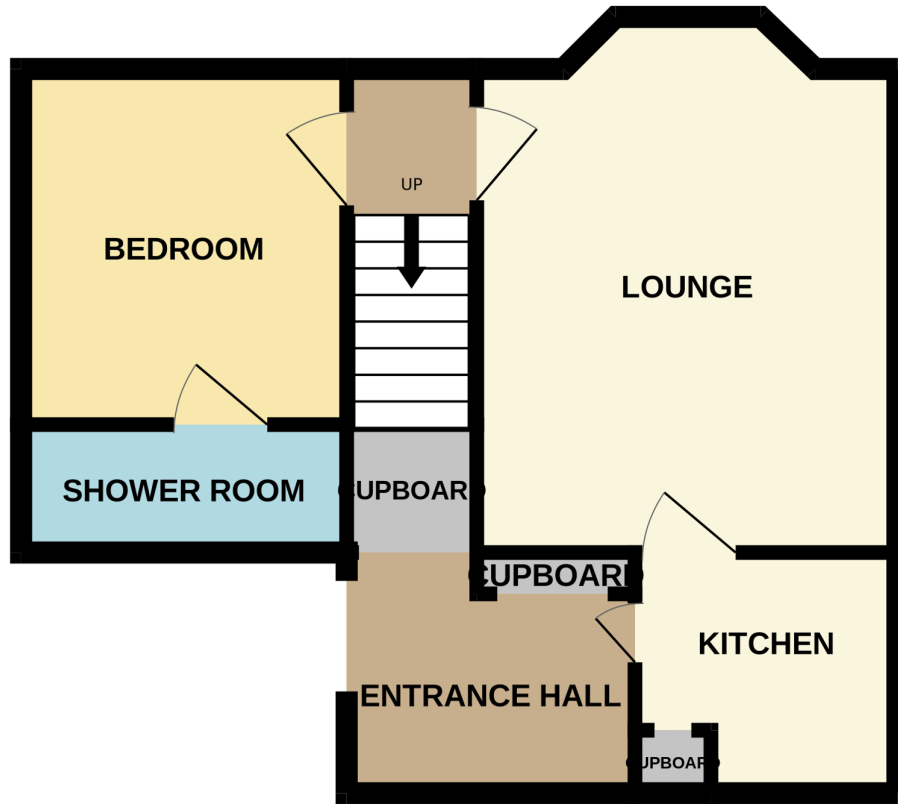

GROUND FLOOR  
86.0 sq.m. (926 sq.ft.) approx.

TOTAL FLOOR AREA : 86.0 sq.m. (926 sq.ft.) approx.

Whilst every attempt has been made to ensure the accuracy of the floorplan contained here, measurements of doors, windows, rooms and any other items are approximate and no responsibility is taken for any error, omission or mis-statement. This plan is for illustrative purposes only and should be used as such by any prospective purchaser. The services, systems and appliances shown have not been tested and no guarantee as to their operability or efficiency can be given.