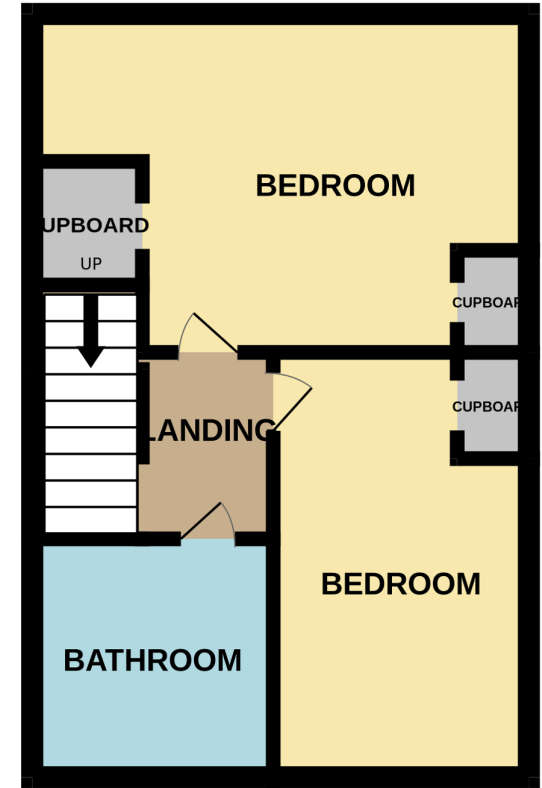

GROUND FLOOR  
86.0 sq.m. (926 sq.ft.) approx.

TOTAL FLOOR AREA : 86.0 sq.m. (926 sq.ft.) approx.

Whilst every attempt has been made to ensure the accuracy of the floorplan contained here, measurements of doors, windows, rooms and any other items are approximate and no responsibility is taken for any error, omission or mis-statement. This plan is for illustrative purposes only and should be used as such by any prospective purchaser. The services, systems and appliances shown have not been tested and no guarantee as to their operability or efficiency can be given.