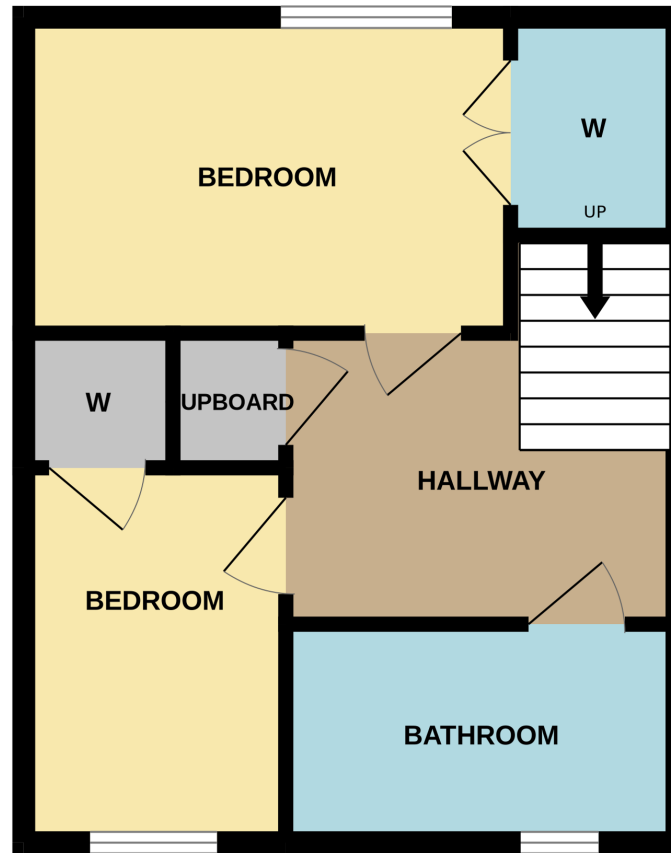

GROUND FLOOR
58.8 sq.m. (633 sq.ft.) approx.

TOTAL FLOOR AREA : 58.8 sq.m. (633 sq.ft.) approx.