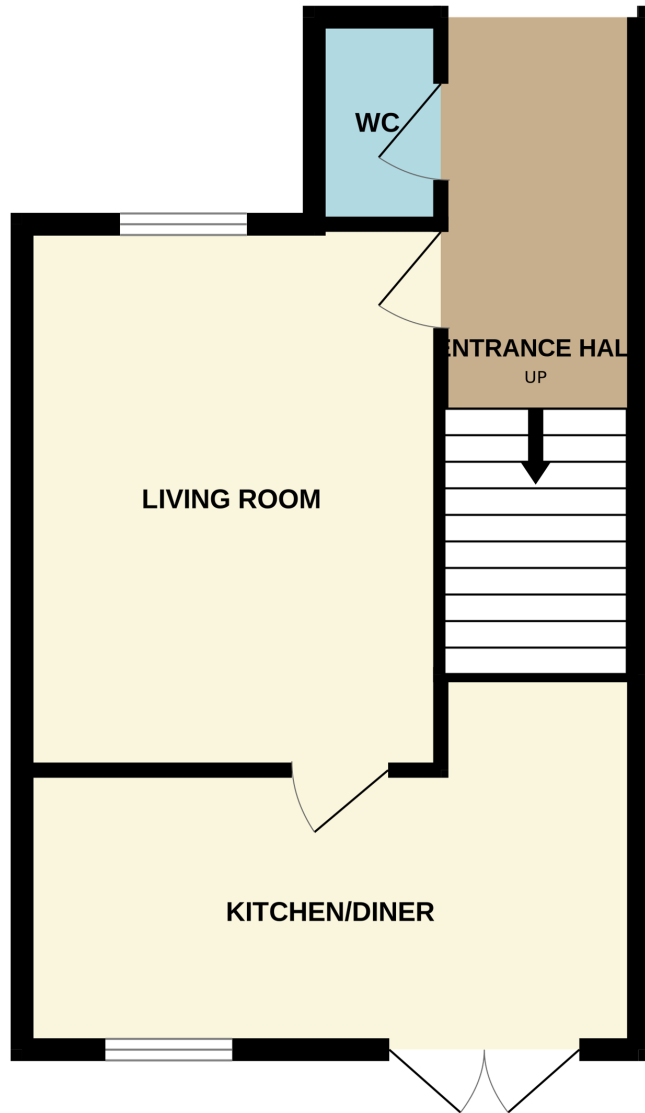

GROUND FLOOR
58.8 sq.m. (633 sq.ft.) approx.

TOTAL FLOOR AREA : 58.8 sq.m. (633 sq.ft.) approx.