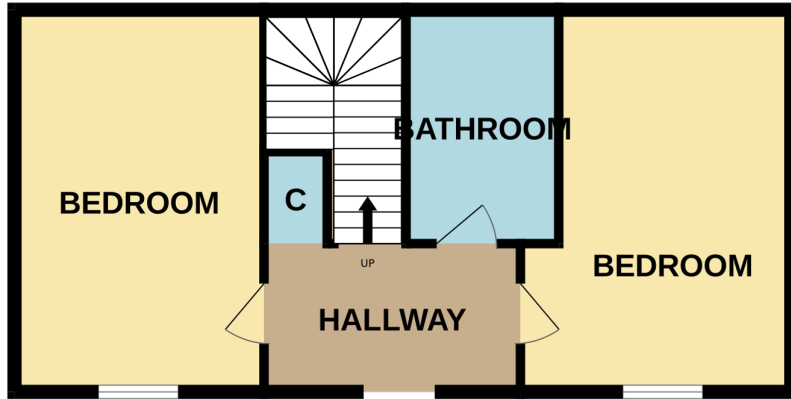

67.5 sq.m. (727 sq.ft.) approx.

TOTAL FLOOR AREA : 67.5 sq.m. (727 sq.ft.) approx.

Whilst every attempt has been made to ensure the accuracy of the floorplan contained here, measurements of doors, windows, rooms and any other items are approximate and no responsibility is taken for any error, omission or mis-statement. This plan is for illustrative purposes only and should be used as such by any prospective purchaser. The services, systems and appliances shown have not been tested and no guarantee as to their operability or efficiency can be given.
Made with Metropix ©2025