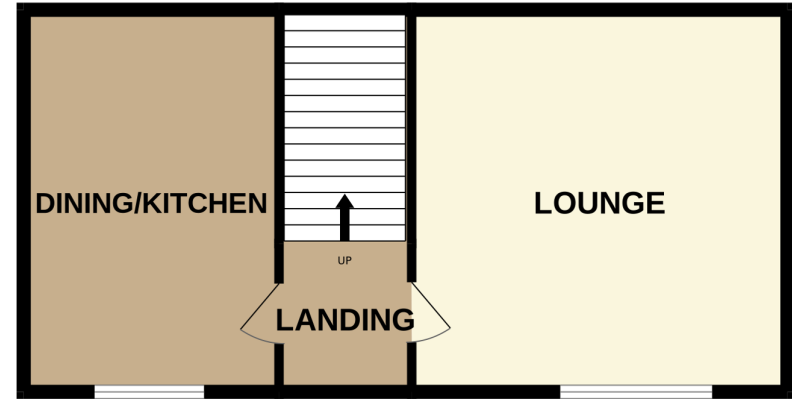

67.5 sq.m. (727 sq.ft.) approx.

TOTAL FLOOR AREA : 67.5 sq.m. (727 sq.ft.) approx.

Whilst every attempt has been made to ensure the accuracy of the floorplan contained here, measurements of doors, windows, rooms and any other items are approximate and no responsibility is taken for any error, omission or mis-statement. This plan is for illustrative purposes only and should be used as such by any prospective purchaser. The services, systems and appliances shown have not been tested and no guarantee as to their operability or efficiency can be given.
Made with Metropix ©2025